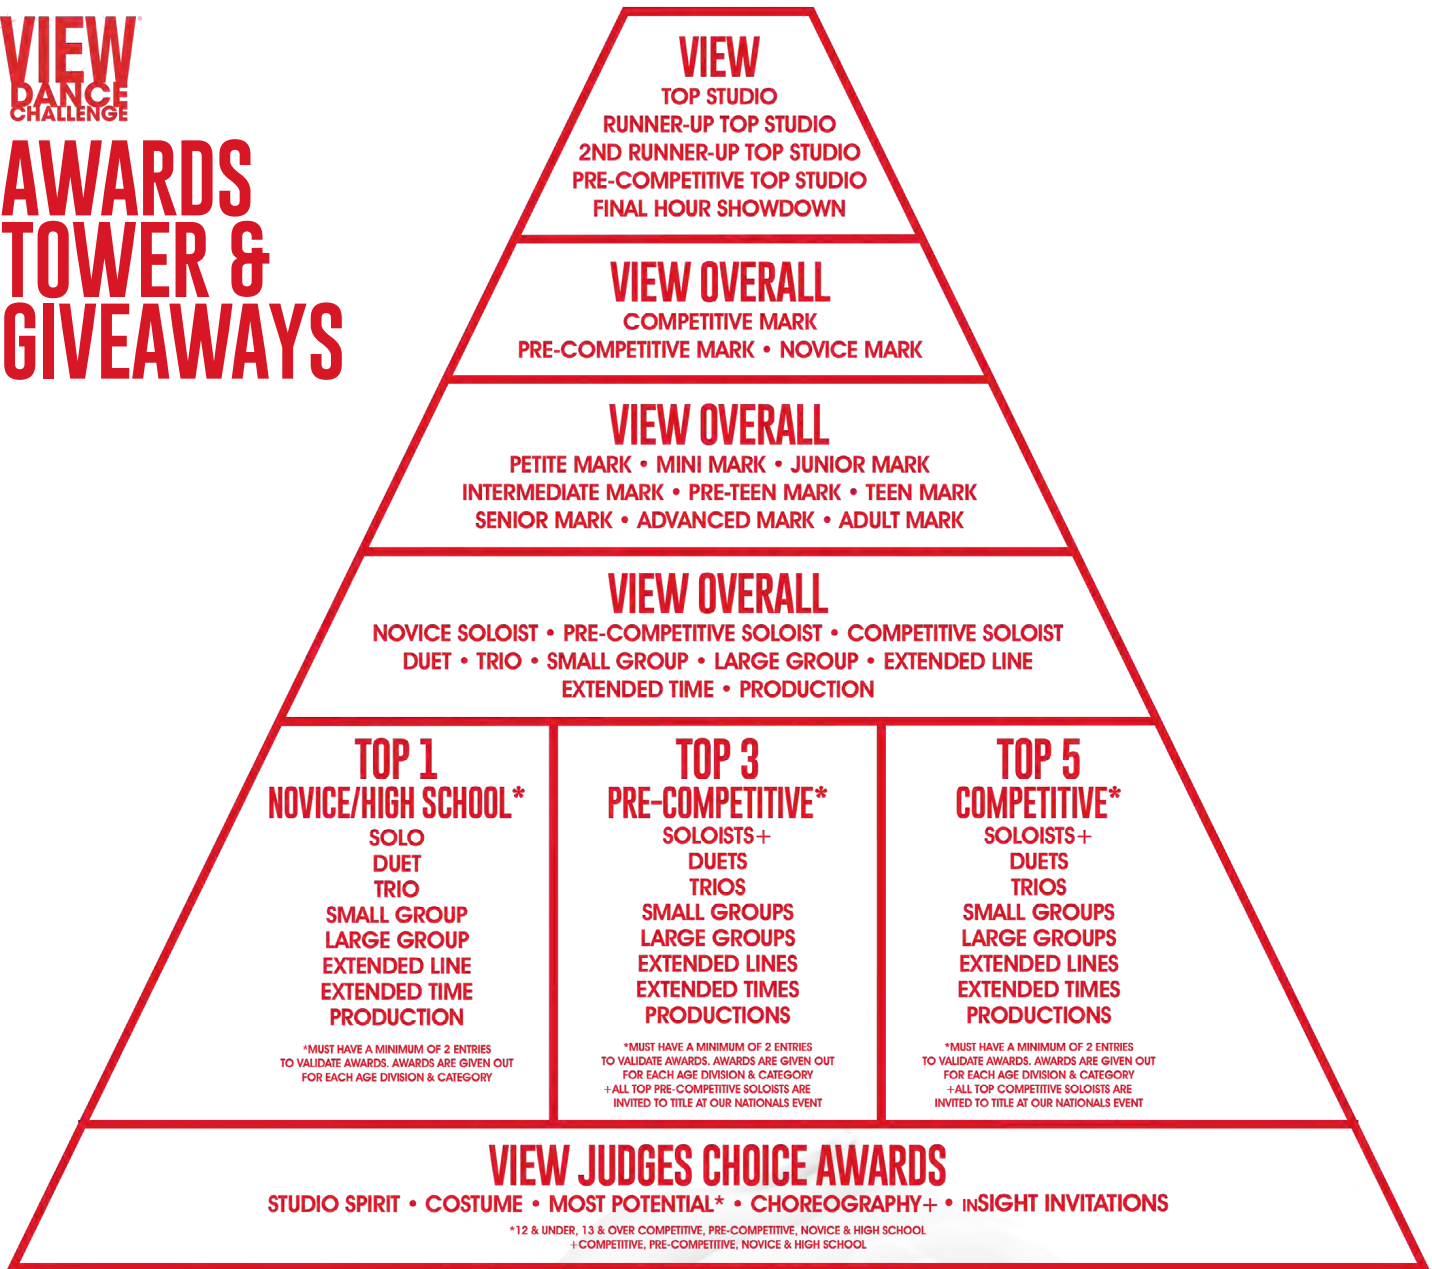

VIEW
DANCE
CHALLENGE

AWARDS TOWER & GIVEAWAYS

VIEW TOP STUDIO	A DREAM VACATION FOR 2 TO THE CARIBBEAN
VIEW RUNNER-UP TOP STUDIO	STUDIO BANNER & VOUCHER AWARD
VIEW 2ND RUNNER-UP TOP STUDIO	
VIEW PRE-COMPETITIVE TOP STUDIO	
VIEW OVERALL SCORES	HIGHEST SCORING ROUTINE IN EACH AGE DIVISION
VIEW OVERALL NOVICE SOLOIST AWARD	TROPHY & VOUCHER AWARD
VIEW OVERALL PRE-COMPETITIVE SOLOIST AWARD	
VIEW OVERALL COMPETITIVE SOLOIST AWARD	
VIEW OVERALL DUET AWARD	
VIEW OVERALL TRIO AWARD	
VIEW OVERALL SMALL GROUP AWARD	
VIEW OVERALL LARGE GROUP AWARD	
VIEW OVERALL EXTENDED LINE AWARD	
VIEW OVERALL EXTENDED TIME AWARD	
VIEW OVERALL PRODUCTION AWARD